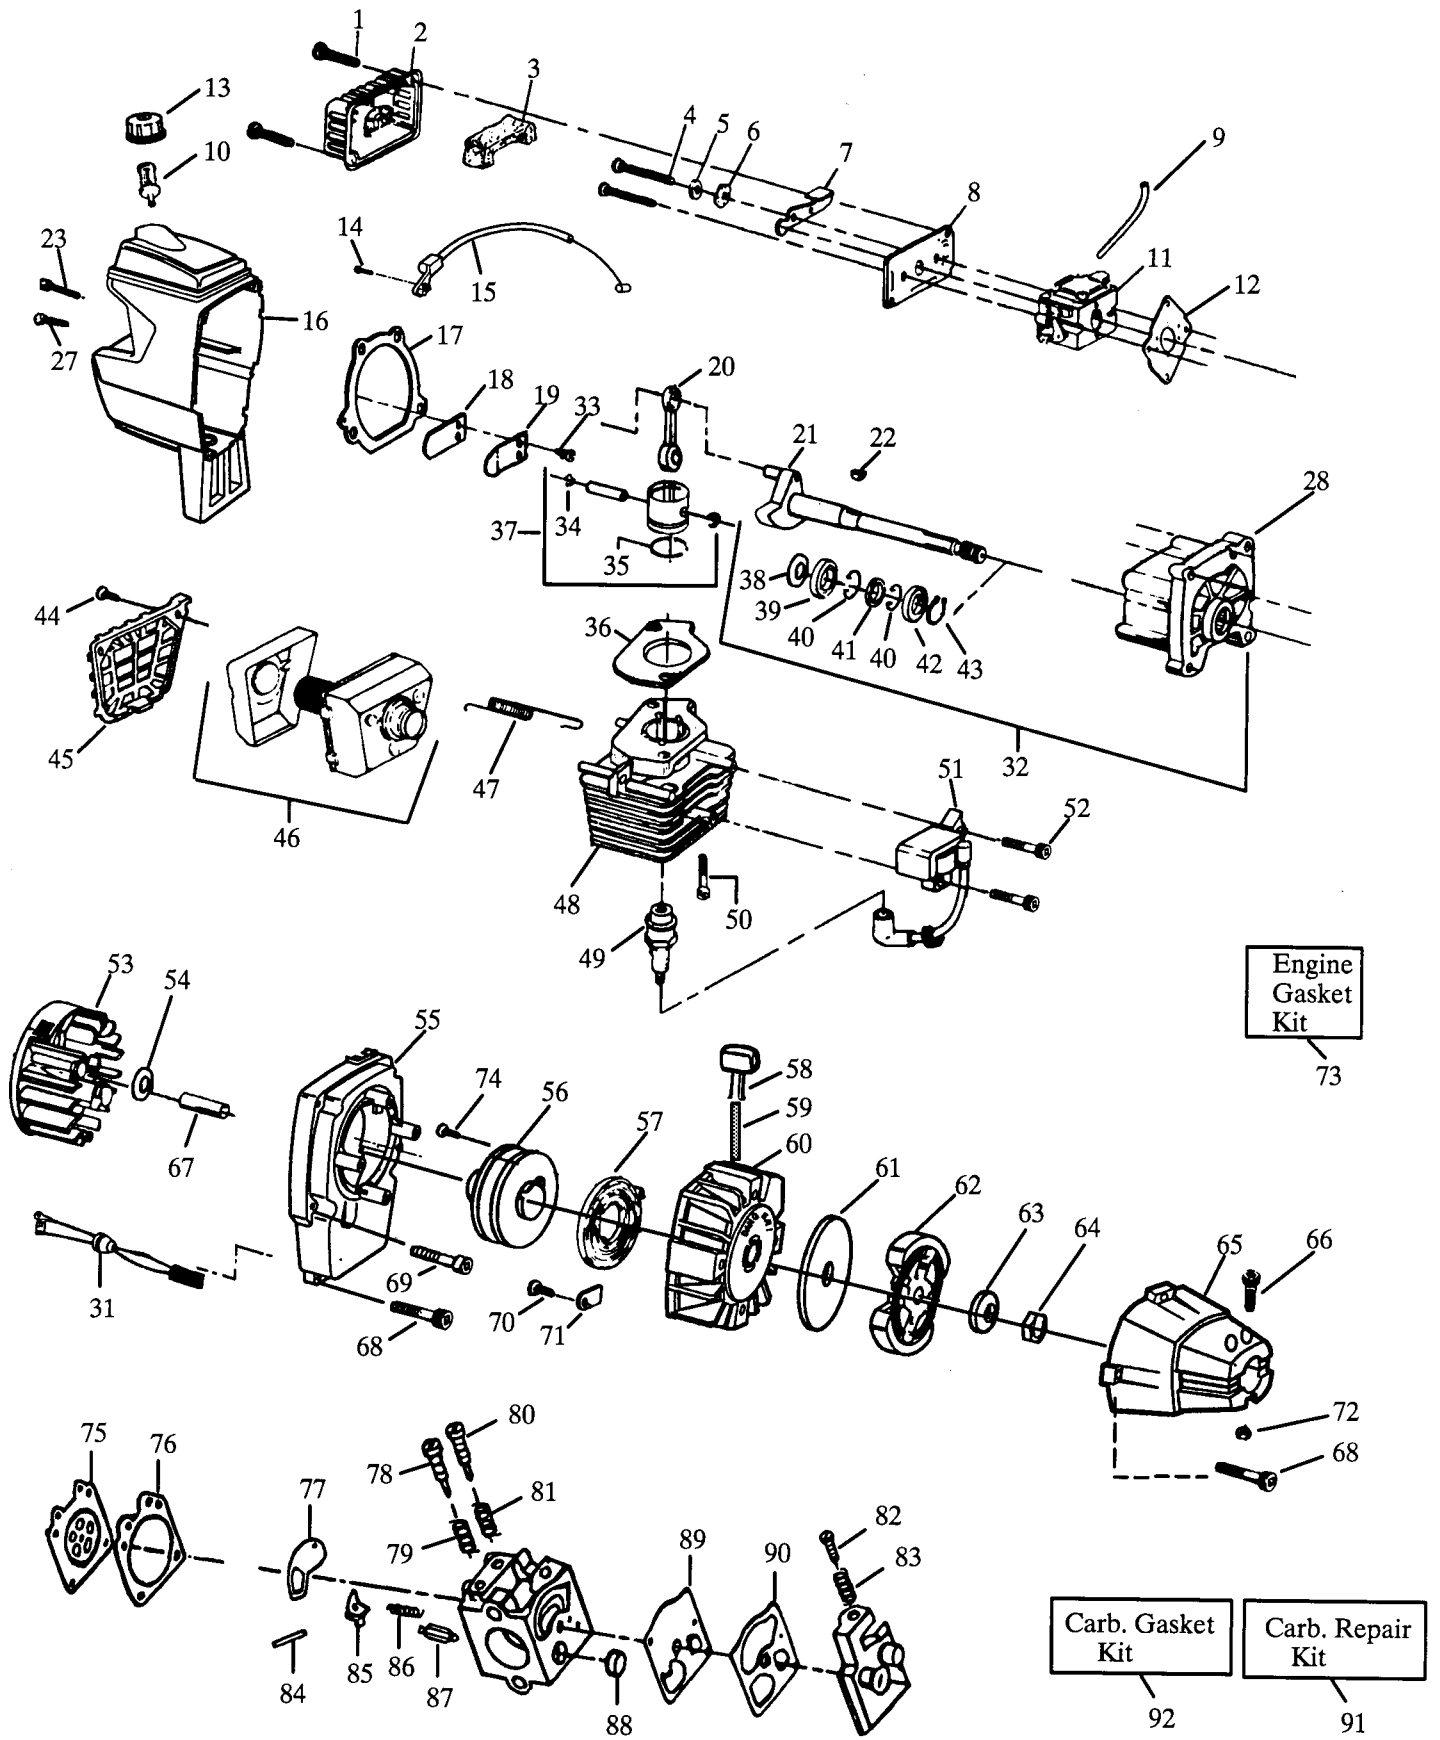

No.	Part no	Description	No.	Part no.	Description
1	530 01 57-73	Screw	50	530 01 52-39	Screw
2	530 02 75-29	Air Filter Cover	51	530 03 91-34	Ignition Module Kit
3	530 02 75-30	Air Filter	52	530 01 51-28	Screw
4	530 01 58-49	Screw	53	530 03 91-36	Flywheel Ass'y.
5	530 01 58-52	Spacer	54	530 01 60-30	Whasher
6	530 01 52-54	Wave Washer	55	530 02 93-89	Fan Housing
7	530 02 75-26	Choke Shutter	56	530 06 92-91	Starter Pulley
8	530 02 75-27	Air Filter Plate	57	530 02 93-95	Starter Spring
9	530 06 92-47	Fuel Line Kit	58	530 02 75-69	Starter Handle
10	530 01 43-62	Fuel Pick-up Ass'y.	59	530 06 92-32	Rope Kit
N 11	530 03 53-48	Carburetor (WT-300)	60	530 01 41-80	Pulley Housing Ass'y.
12	530 01 91-56	+ Carburetor Gasket	61	530 09 41-89	Clutch Washer
13	530 01 43-47	Fuel Cap Ass'y.	62	530 06 92-54	Clutch Ass'y. Kit
14	530 01 57-75	Screw	63	530 01 57-96	Washer
N 15	530 03 74-97	Throttle Cable Ass'y.	64	530 00 17-33	Nut
16	530 02 95-51	Shroud & Tank Ass'y.	65	530 01 42-11	Clutch Housing
17	530 01 91-54	+ Crankcase/Shroud Gasket	66	530 01 57-67	Screw
18	530 02 75-93	Reed	67	530 02 75-11	Spacer
19	530 02 75-94	Reed Stop	68	530 01 57-70	Screw
20	530 01 09-60	Connecting Rod Ass'y. (incl. Bearings)	69	530 01 57-69	Screw
21	530 01 09-34	Crankshaft Ass'y.	70	530 01 54-96	Screw
22	530 01 51-26	Flywheel Key	71	530 02 75-23	Retainer
23	530 01 58-10	Screw	72	530 01 57-68	Locknut
27	530 01 57-71	Screw	73	530 06 92-76	Engine Gasket Kit (+ Indicates Contents)
28	530 01 40-16	Crankcase Ass'y. (incl. 39-42)	74	530 01 58-23	Screw (incl. in Starter Pulley Kit)
N 31	530 04 71-45	Lead Wire/Grommet Ass'y.	75	530 03 50-14	* + Metering Diaphragm
32	530 01 40-15	Crankcase & Crankshaft Ass'y. (21,28,38 & 43)	76	530 03 51-51	* + Metering Diaphragm Gasket
33	530 01 52-41	Screw	77	530 03 51-47	* + Circuit Plate Gasket
34	530 01 51-62	Piston Pin Retainer	78	530 03 51-42	Hi Speed Needle
35	530 02 58-75	Piston Ring	79	503 31 67-21	Hi Speed Needle Spring
36	530 01 91-78	+ Cylinder Gasket	80	530 03 51-41	Idle Needle
37	530 06 92-75	Piston Kit (incl. 34,35 & pin)	81	501 46 73-01	Idle Needle Spring
38	530 01 57-88	Spacer	82	530 03 52-03	Idle Needle Screw
39	530 03 21-03	Inner Bearing	83	530 03 52-08	Idle Needle Spring
40	530 01 57-87	Retaining Ring	84	505 52 01-25	* Metering Lever Pin
41	530 01 91-58	Crankshaft Seal	85	505 52 01-27	* Metering Lever
42	530 03 21-02	Outer Bearing	86	530 03 51-88	* Metering Lever Spring
43	530 01 57-89	Crankshaft Retaining Ring	87	503 11 70-01	* Inlet Needle Valve
44	530 01 57-17	Screw	88	530 03 51-78	* Inlet Screen
45	530 02 77-81	Muffler Guard	89	530 03 51-66	* + Pump Diaphragm
46	530 06 92-57	Muffler Kit	90	504 13 09-06	* + Pump Gasket
47	530 03 64-09	Muffler Spring	91	505 52 01-30	Carb. Kwik Repair Kit (j Indicates Contents)
48	530 01 22-35	Cylinder	92	530 03 51-85	Carb. Gasket/Diaphragm Kit (+ Indicates Contents)
49	530 03 00-58	Spark Plug			

N = NEW PART