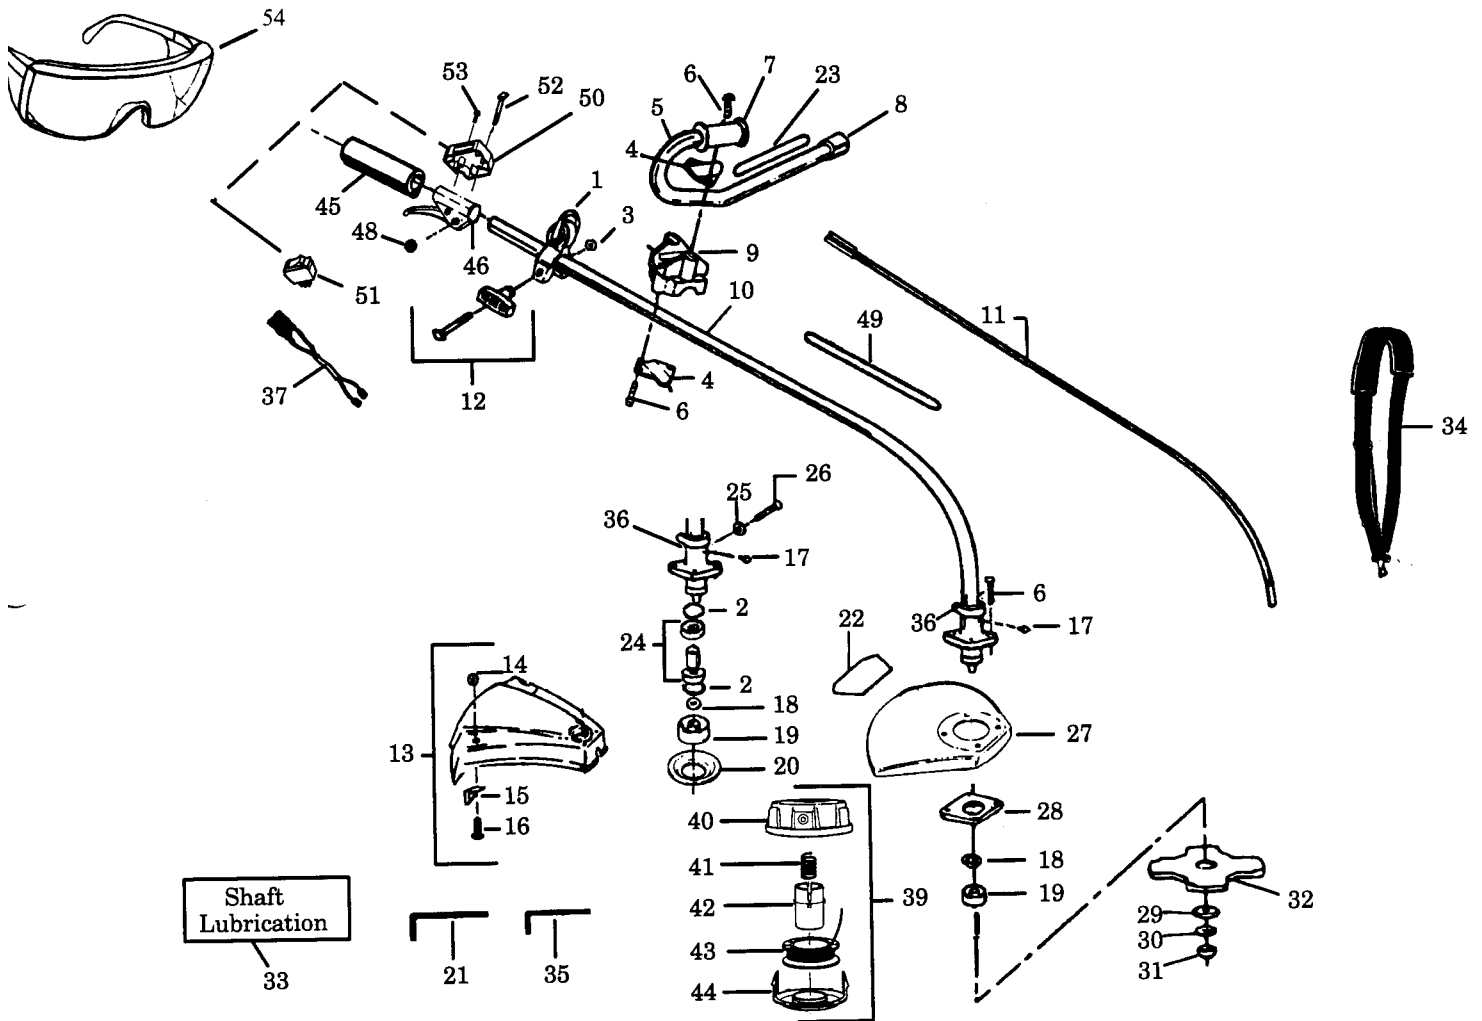

## SPAREPARTS

107 26 20-62

No.	Part no	Description	No.	Part no.	Description
1	530 09 46-86	Clamp Harness Ass'y.	28	530 02 76-15	Shield Retention Plate
2	530 09 17-83	Retainer	29	530 01 57-92	Washer
3	530 01 51-97	Nut	30	530 01 54-92	Washer
4	530 09 45-72	Handlebar Bracket	31	530 09 37-48	Nut
5	530 01 42-09	Handlebar	32	952 71 52-60	Weed Blade
6	—	Screw	33	530 03 01-02	Shaft Lubrication
	530 09 22-43	Use w/Plastic Shield	34	952 71 55-17	Shoulder Strap
	530 01 57-91	Use w/Metal Shield	36	530 09 45-81	Bearing Hsg. Ass'y.
7	530 09 20-86	Handlebar Grip			(Incl. 2, 17-19, 25 & 26)
8	530 09 21-92	Handlebar Cap	N 37	530 04 71-60	Leadwire Ass'y.
9	530 01 22-07	Handlebar Clamp	39	952 71 55-09	Cutting Head Ass'y (Incl. 40-44)
10	530 09 45-52	Drive Shaft Hsg.	40	530 09 48-78	Hub Ass'y.
11	530 09 45-55	Drive Shaft	41	530 09 48-30	Spring
12	530 06 92-52	"T" Handle Kit	42	530 09 48-27	Release Button
13	530 06 92-56	Shield Kit Ass'y. (Incl. 14-16)	43	952 71 55-08	Spool w/Line
14	534 23 59-01	Locknut	44	530 09 48-28	Cover
15	530 09 45-70	Line Limiter	N 45	530 02 94-45	Grip
16	530 01 50-37	Screw	46	530 01 46-46	Throttle Hsg. Ass'y.
17	530 01 55-18	Screw	48	530 01 57-68	Nut
18	530 09 22-16	Washer	50	530 03 68-55	Switch Cover
19	530 09 23-59	Dust Cup	51	530 03 64-93	Rocker Switch
20	530 09 45-71	Grass Washer	52	530 01 59-33	Screw
24	530 06 90-86	Bearing & Spacer Kit	53	530 01 59-32	Screw
25	530 09 22-27	Washer	54	952 71 55-56	Safety glasses
26	534 82 84-00	Screw			
N 27	530 09 51-78	Shield w/Decal			